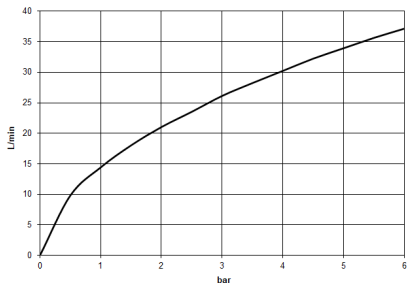

Required miscellaneous

xGRID Installation track 555 mm - 12 360 970 90

36 503 985
mm [inches]

Flow rate chart

3551197090 + 36503xxx-FF + 366x7xxx-FF

Certificates

WRAS_2011026.

DVGW_DW-
6512DN0706.

LGA_29930.

xTOOL Concealed thermostat without volume control 3/4" - Brushed
Champagne (22kt Gold)

36 503 985