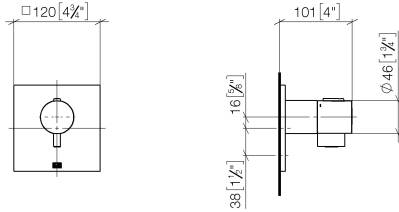

Required miscellaneous

xTOOL Concealed thermostat module without volume control - 35 503 970 90
 • max. recess depth 160 mm
 • min. recess depth 95 mm

Recommended miscellaneous

xGRID Attachment set for integrating in the dry wall construction - 12 340 970 90

Required miscellaneous

xGRID Installation track 555 mm - 12 360 970 90

36 503 985
mm [inches]

Flow rate chart

3551197090 + 36503xxx-FF + 366x7xxx-FF

Certificates

WRAS_2011026.

DVGW_DW-
6512DN0706.